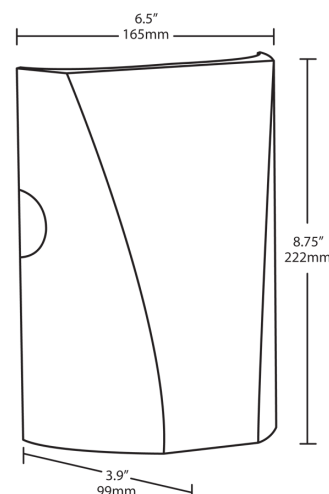

Weight: 4.5 lbs

LED Info

Watts: 18W
 Color Temp: 5100K (Cool)
 Color Accuracy: 69
 L70 Lifespan: 100000
 LM79 Lumens: 1,909
 Efficacy: 91 LPW

Driver Info

Type: Constant Current
 120V: 0.18A
 208V: N/A
 240V: N/A
 277V: N/A
 Input Watts: 21W
 Efficiency: 86%

Technical Specifications

UL Listing:

Suitable for wet locations. Suitable for mounting within 1.2m (4ft) of the ground.

IP Rating:

Ingress Protection rating of IP66 for dust and water.

Photocell:

120V Photocell Included. SLIM18/PC photocell is only compatible with 120V.